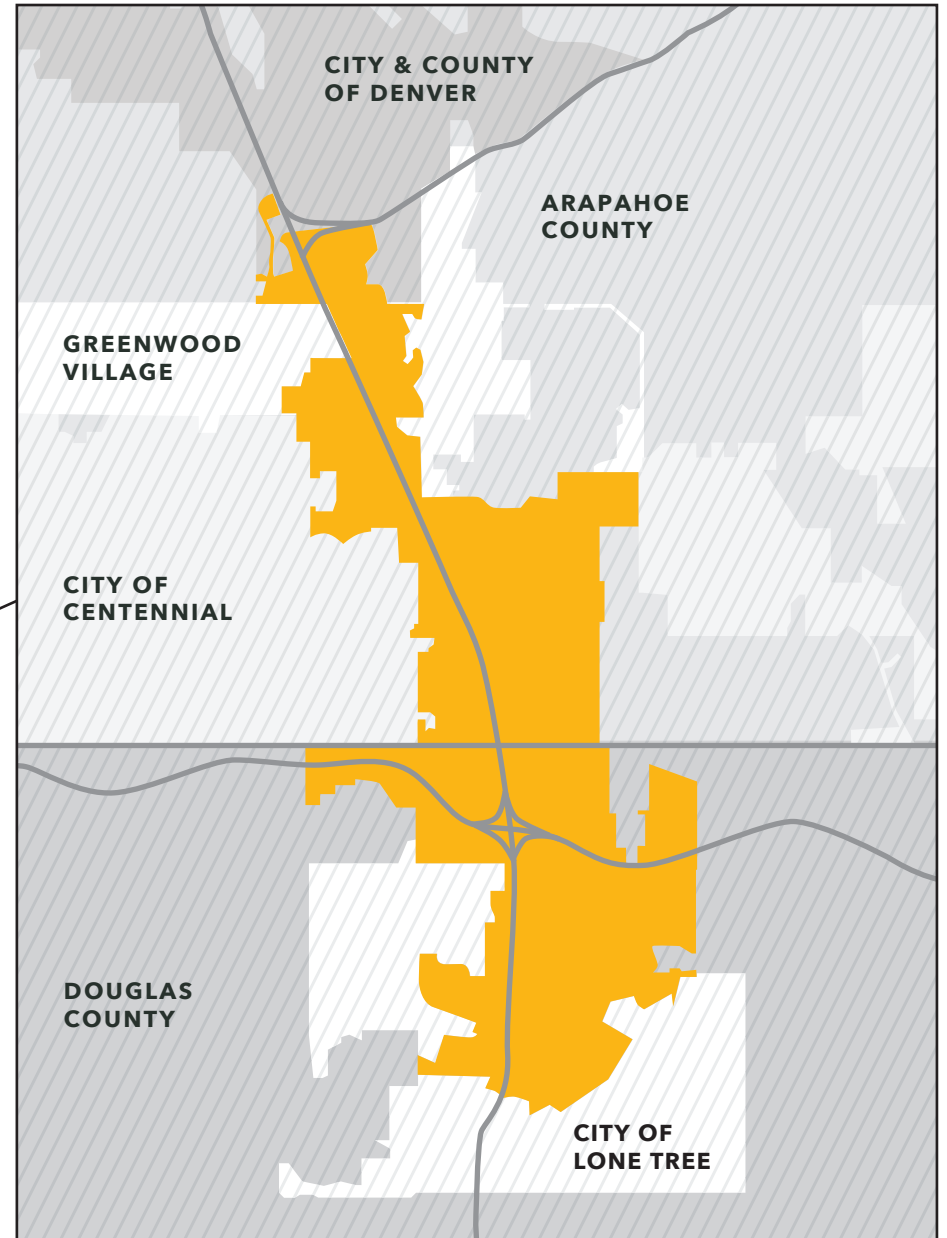

SYDNEY

 **MIDDLE EAST**  
15 HOURS

DUBAI

**ROCKY MOUNTAIN REGION**

**COLORADO COUNTY MAP**

**CITY AND COUNTY OF DENVER**   **ARAPAHOE COUNTY**   **DOUGLAS COUNTY**

30

225

DENVER INTERNATIONAL AIRPORT  
30 MINUTES

E-470

E BELLEVUE AVE

225

ARAPAHOE RD

LIGHT RAIL STATIONS  
~5 MINUTES

SOUTH PARKER RD

C-470

VAIL  
2 HOURS

DENVER INTERNATIONAL AIRPORT  
30 MINUTES

E-470

COLORADO SPRINGS  
45 MINUTES

25

SEDALIA

# SPIMD AREA MAP

**CITY AND COUNTY MAP**