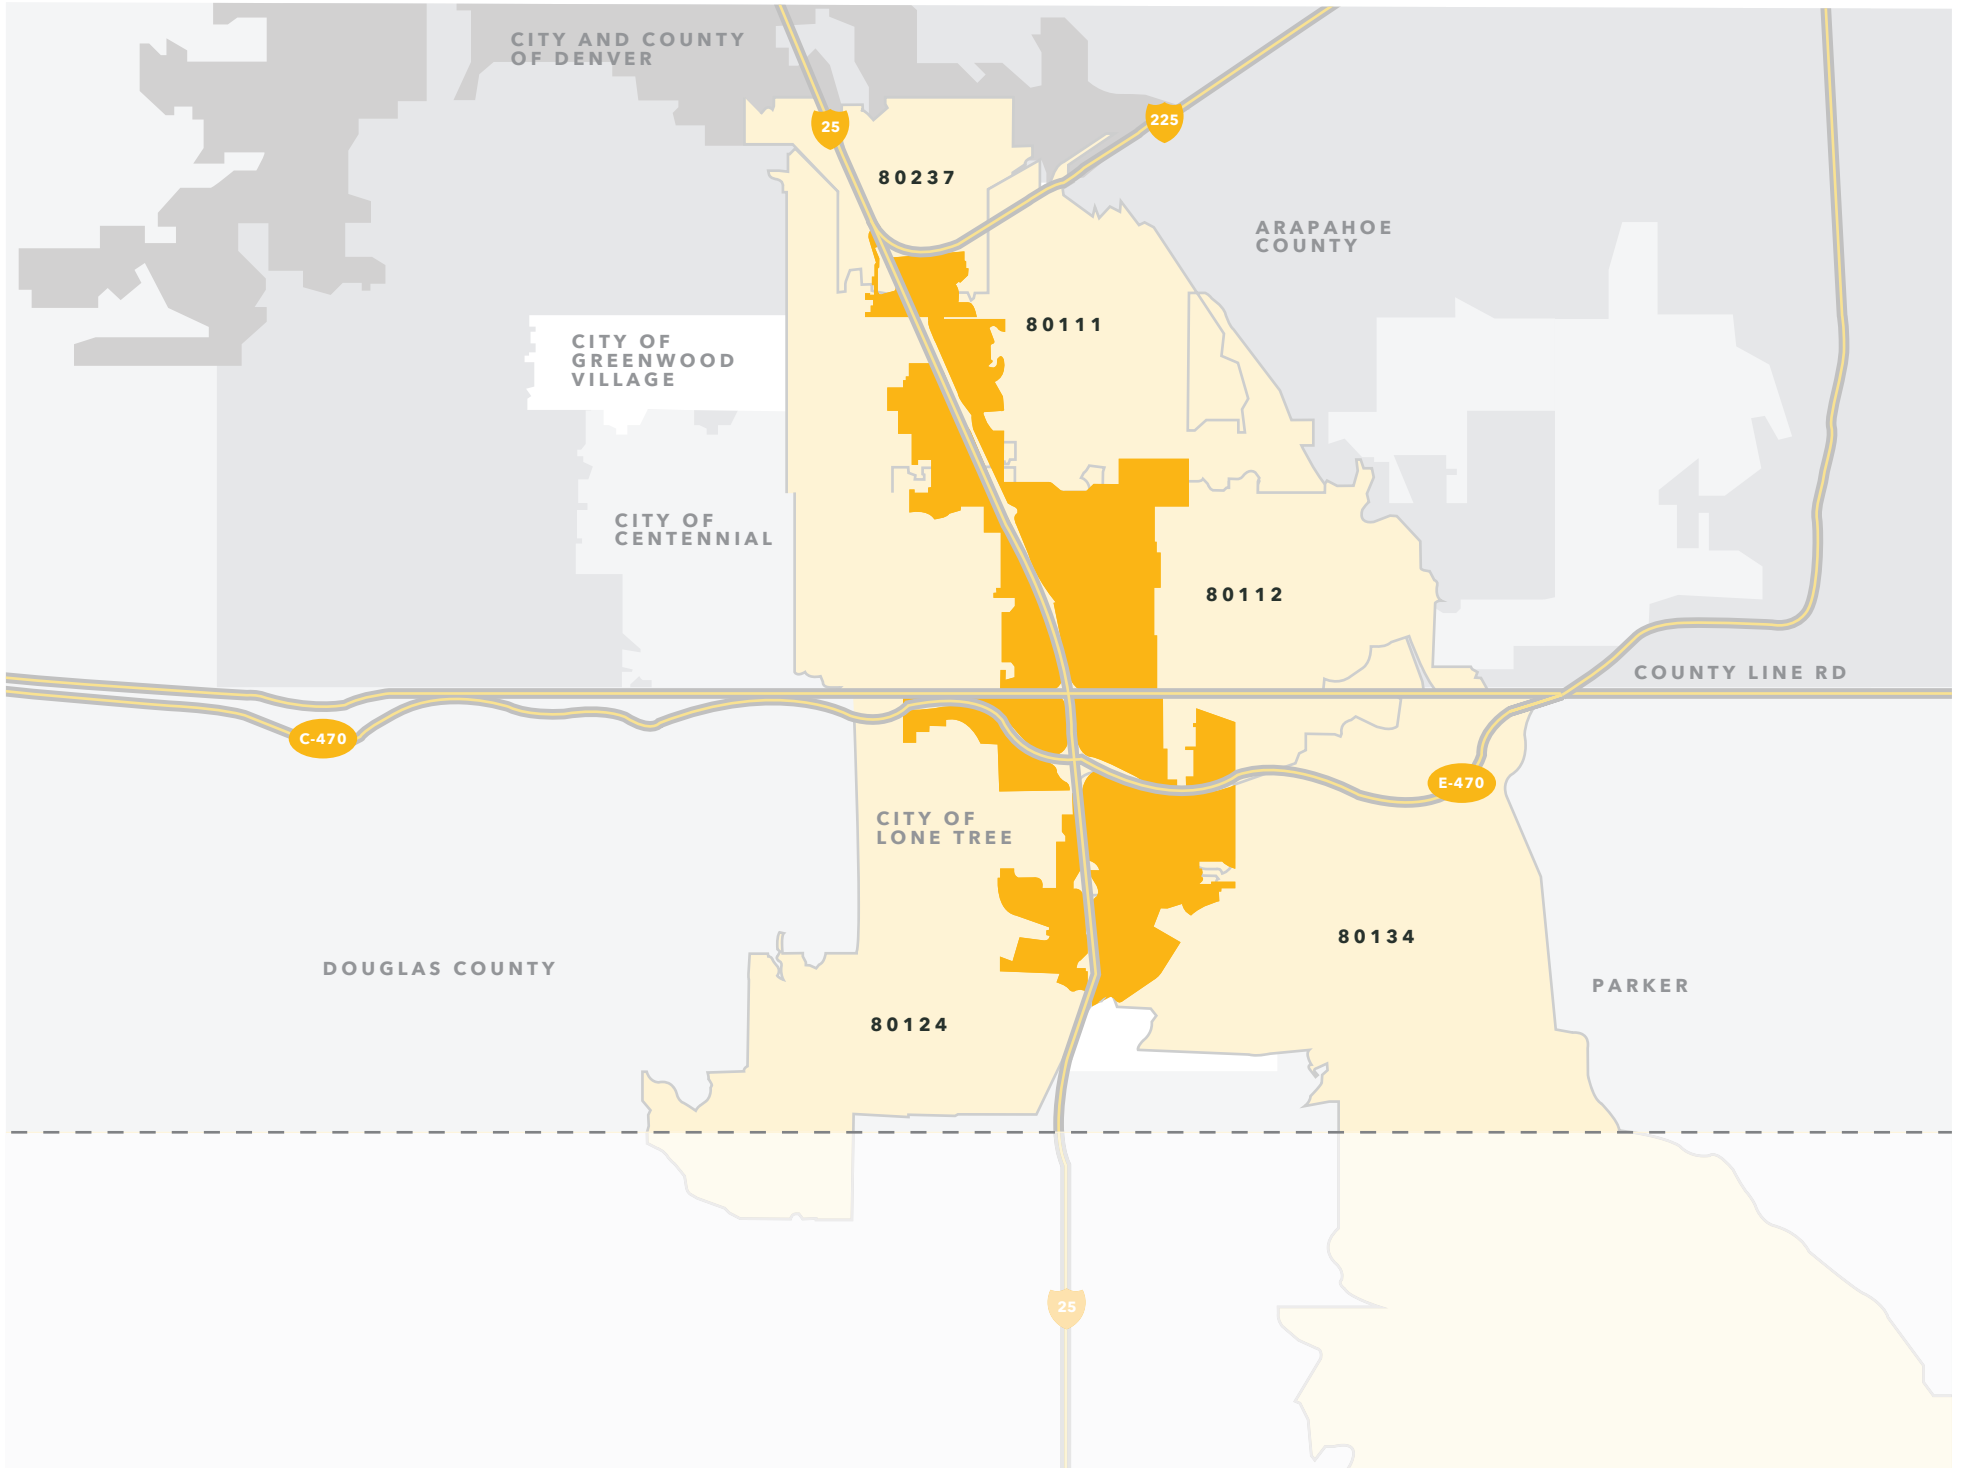

 **ATLANTA**  
2 HOURS 45 MINUTES

 **HOUSTON**  
2 HOURS 15 MINUTES

 **MIAMI**  
3 HOURS 30 MINUTES

 **NEW YORK**  
3 HOURS 45 MINUTES

 **CENTRAL/SOUTH AMERICA**  
3-6 HOURS

PANAMA CITY  
LIMA  
SAO PAULO

 **AUSTRALIA**  
17 HOURS

SOUTH PARKER RD

C-470

VAIL  
2 HOURS

DENVER INTERNATIONAL AIRPORT  
30 MINUTES

E-470

COLORADO SPRINGS  
45 MINUTES

25

SEDALIA

# SPIMD AREA MAP

**CITY AND COUNTY MAP**

# DENVER SOUTH IMPACT AREA