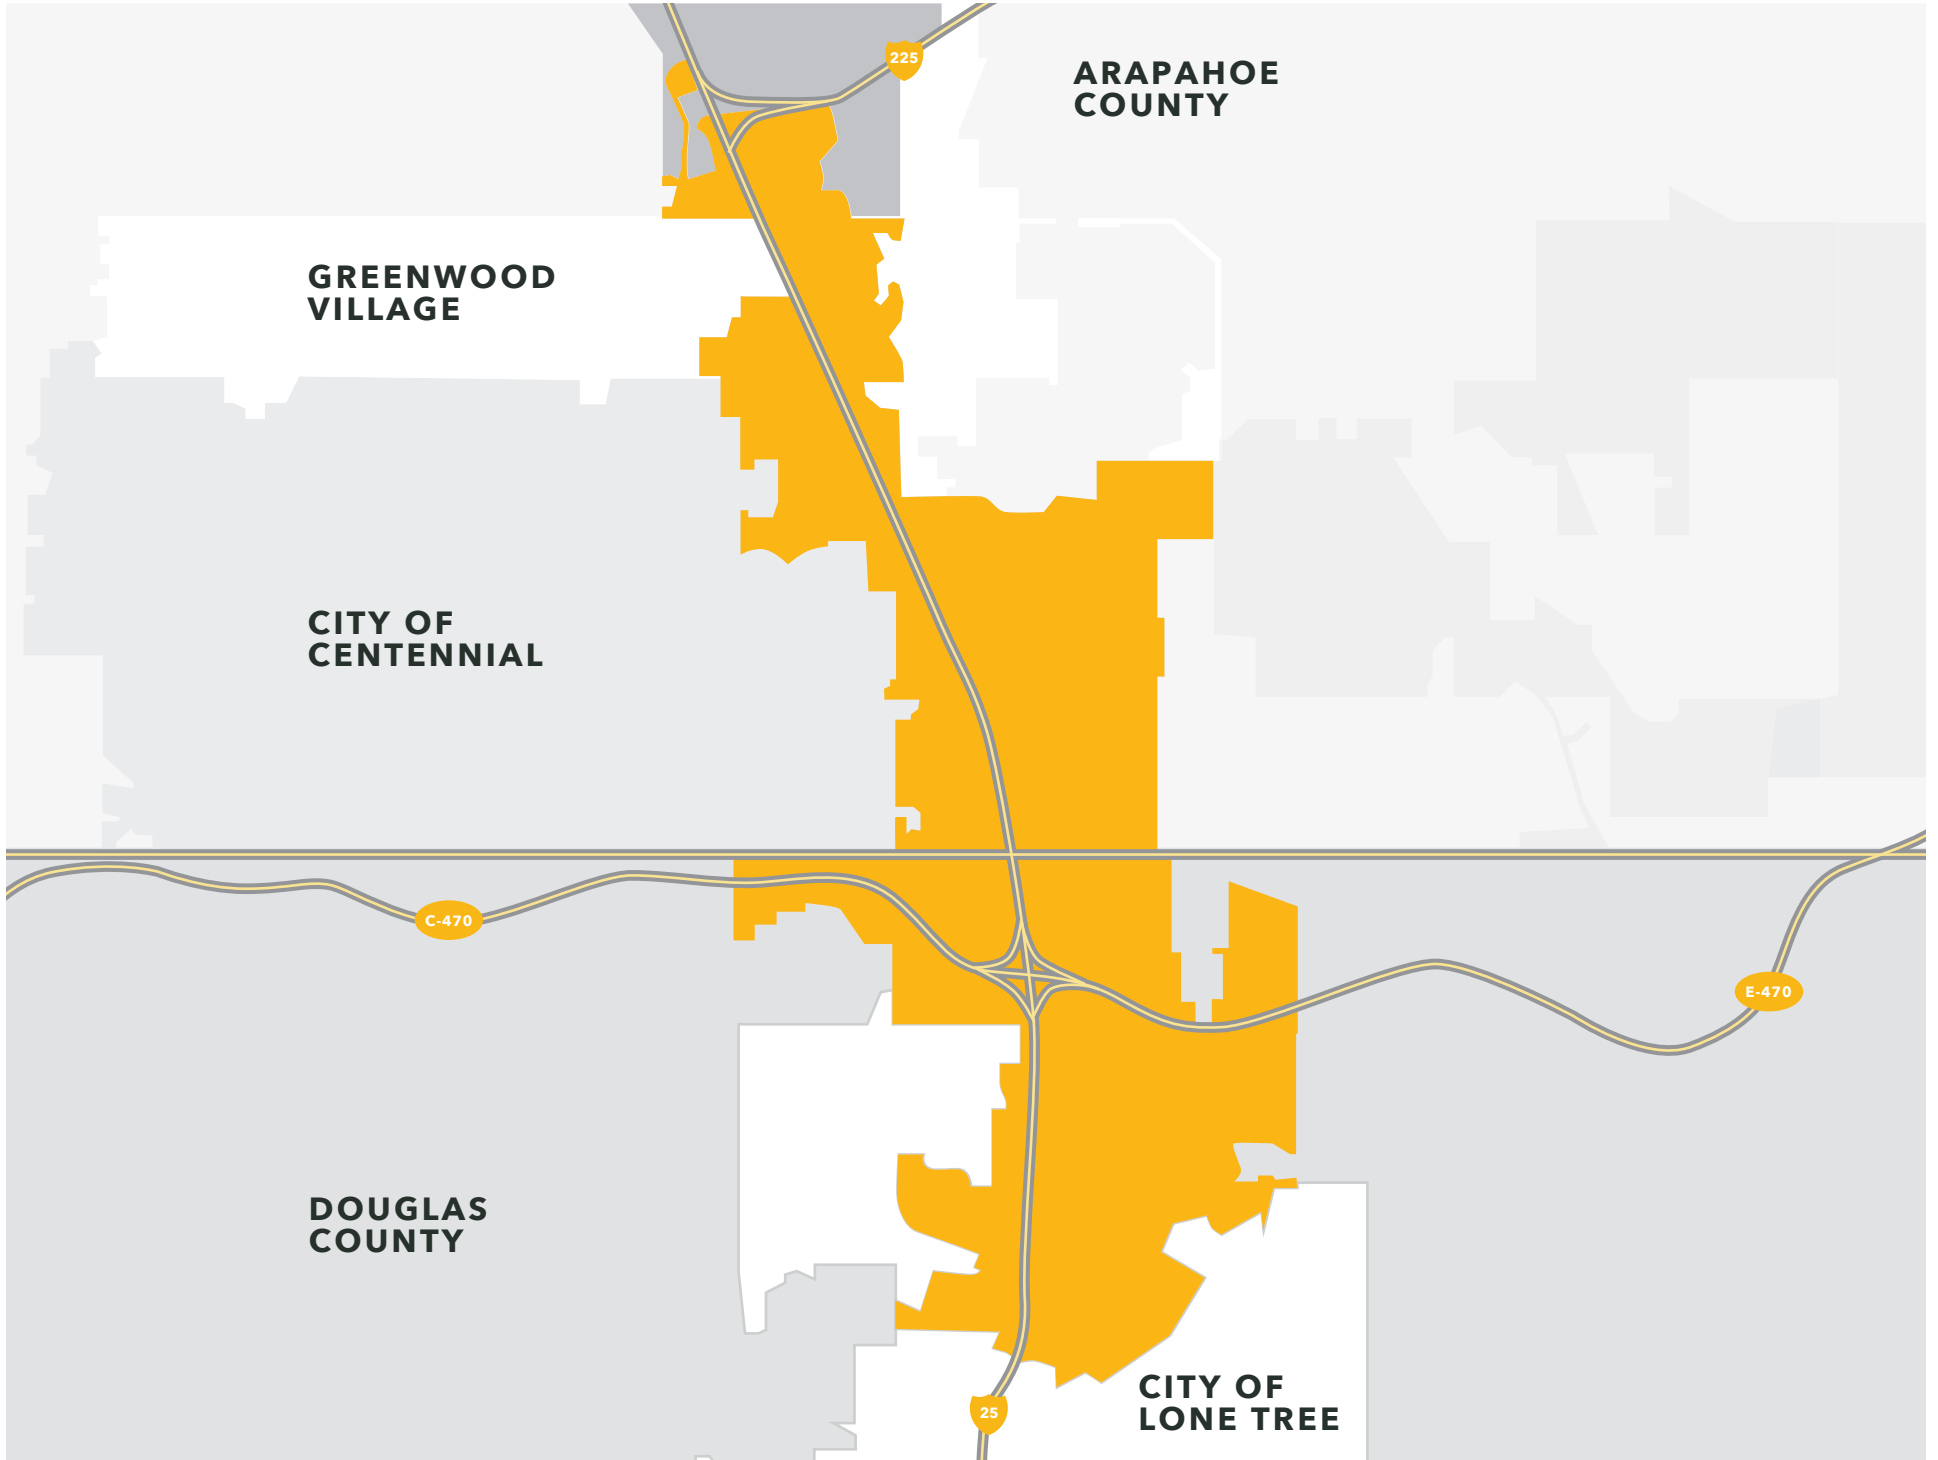

SYDNEY

 **MIDDLE EAST**  
15 HOURS

DUBAI

**ROCKY MOUNTAIN REGION**

**COLORADO COUNTY MAP**

**CITY AND COUNTY OF DENVER**   **ARAPAHOE COUNTY**   **DOUGLAS COUNTY**

SOUTH PARKER RD

C-470

VAIL  
2 HOURS

DENVER INTERNATIONAL AIRPORT  
30 MINUTES

E-470

COLORADO SPRINGS  
45 MINUTES

25

SEDALIA

# SPIMD AREA MAP

**CITY AND COUNTY MAP**

# ACCESSING DENVER SOUTH