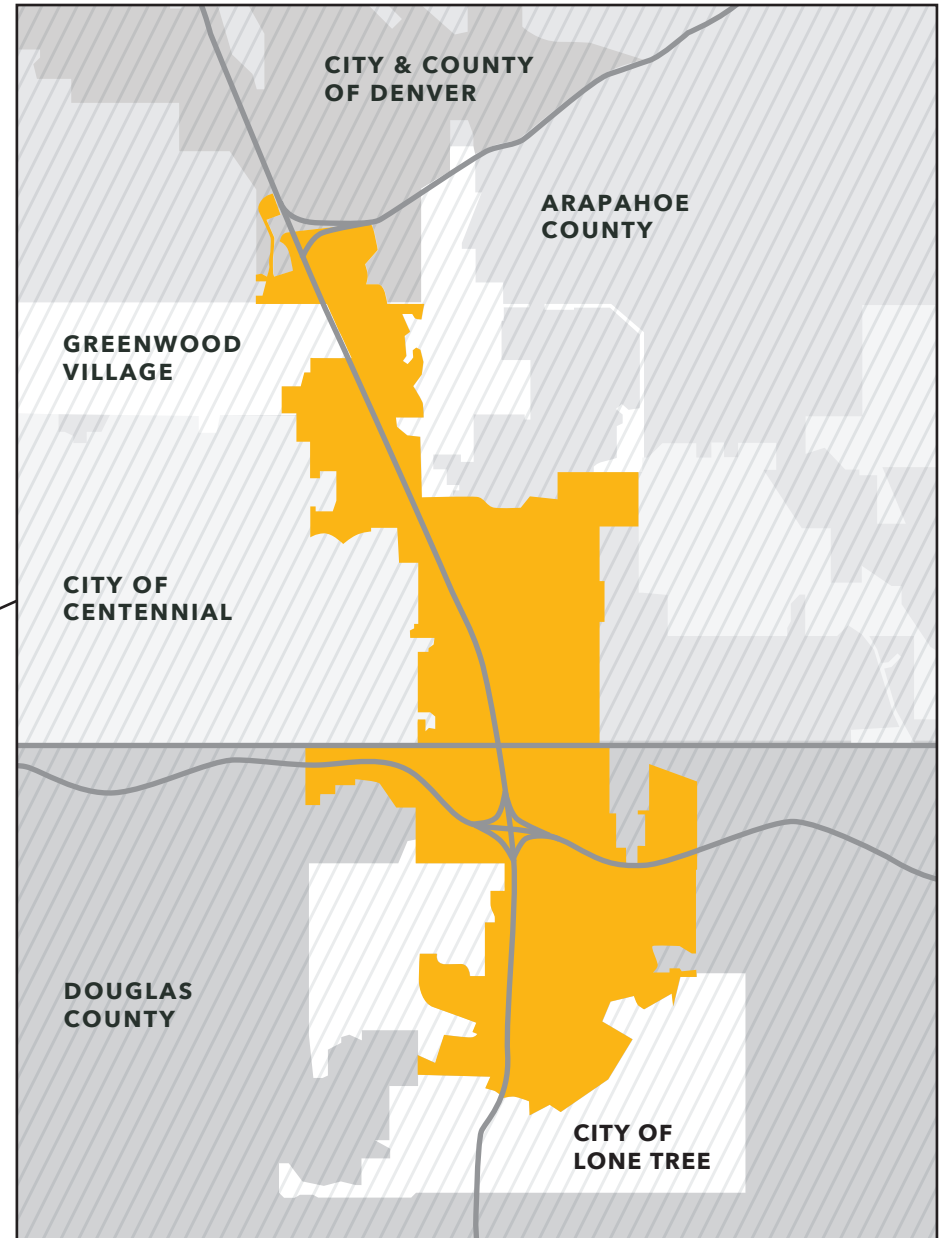

 **HOUSTON**
2 HOURS 15 MINUTES

 **MIAMI**
3 HOURS 30 MINUTES

 **NEW YORK**
3 HOURS 45 MINUTES

 **CENTRAL/SOUTH AMERICA**
3-6 HOURS

PANAMA CITY
LIMA
SAO PAULO

 **AUSTRALIA**
17 HOURS

SYDNEY

 **MIDDLE EAST**
15 HOURS

E-470

E BELLEVUE AVE

ARAPAHOE RD

LIGHT RAIL STATIONS
~5 MINUTES

SOUTH PARKER RD

DENVER INTERNATIONAL AIRPORT
30 MINUTES

C-470

E-470

VAIL
2 HOURS

COLORADO SPRINGS
45 MINUTES

25

SEDALIA

CASTLE ROCK

SPIMD AREA MAP

CITY AND COUNTY MAP

**ARAPAHOE
COUNTY**

**GREENWOOD
VILLAGE**

**CITY OF
CENTENNIAL**

**DOUGLAS
COUNTY**

**CITY OF
LONE TREE**

225

C-470

E-470

25