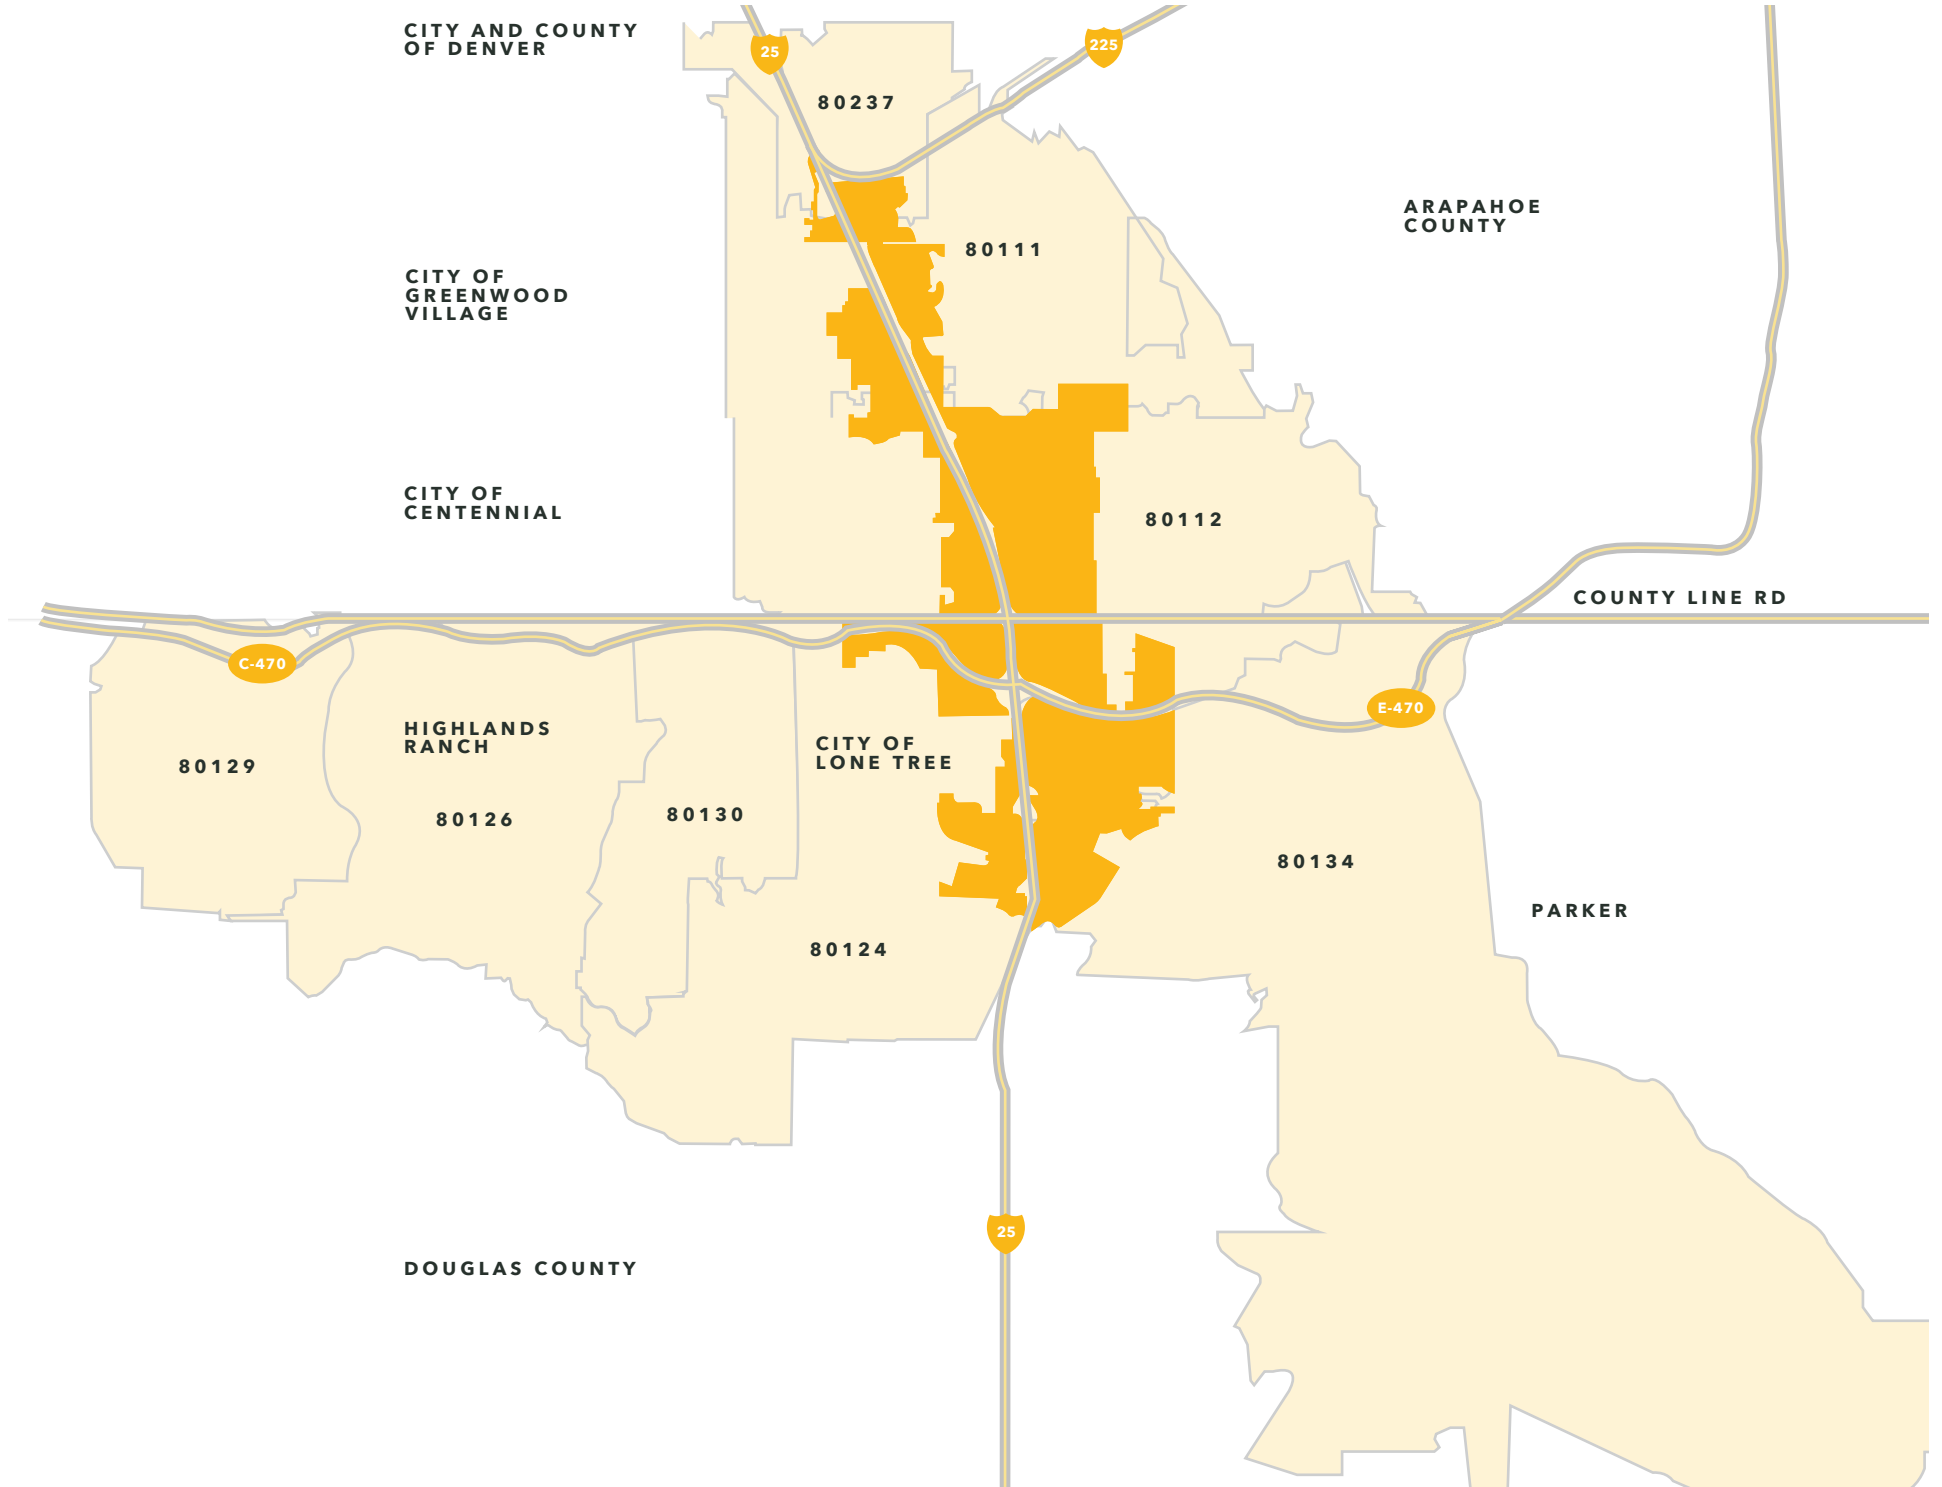

 **HOUSTON**
2 HOURS 15 MINUTES

 **MIAMI**
3 HOURS 30 MINUTES

 **NEW YORK**
3 HOURS 45 MINUTES

 **CENTRAL/SOUTH AMERICA**
3-6 HOURS

PANAMA CITY
LIMA
SAO PAULO

 **AUSTRALIA**
17 HOURS

SYDNEY

 **MIDDLE EAST**
15 HOURS

VAIL
2 HOURS

COLORADO SPRINGS
45 MINUTES

25

SEDALIA

CASTLE ROCK

SPIMD AREA MAP

CITY AND COUNTY MAP

**ARAPAHOE
COUNTY**

**GREENWOOD
VILLAGE**

**CITY OF
CENTENNIAL**

**DOUGLAS
COUNTY**

**CITY OF
LONE TREE**

225

C-470

E-470

25

ACCESSING DENVER SOUTH

DENVER SOUTH ECONOMIC IMPACT AREA

HIGHER EDUCATION AND RESEARCH INSTITUTIONS

HIGHER ED

1. Colorado School of Mines
2. University of CO Boulder
3. Colorado State University
4. University of CO Denver
5. Arapahoe Community College - Littleton
6. Community College of Aurora
7. Metro State University
8. Community College of Denver
9. Colorado College
10. University of Colorado Colorado Springs
11. U.S. Air Force Academy