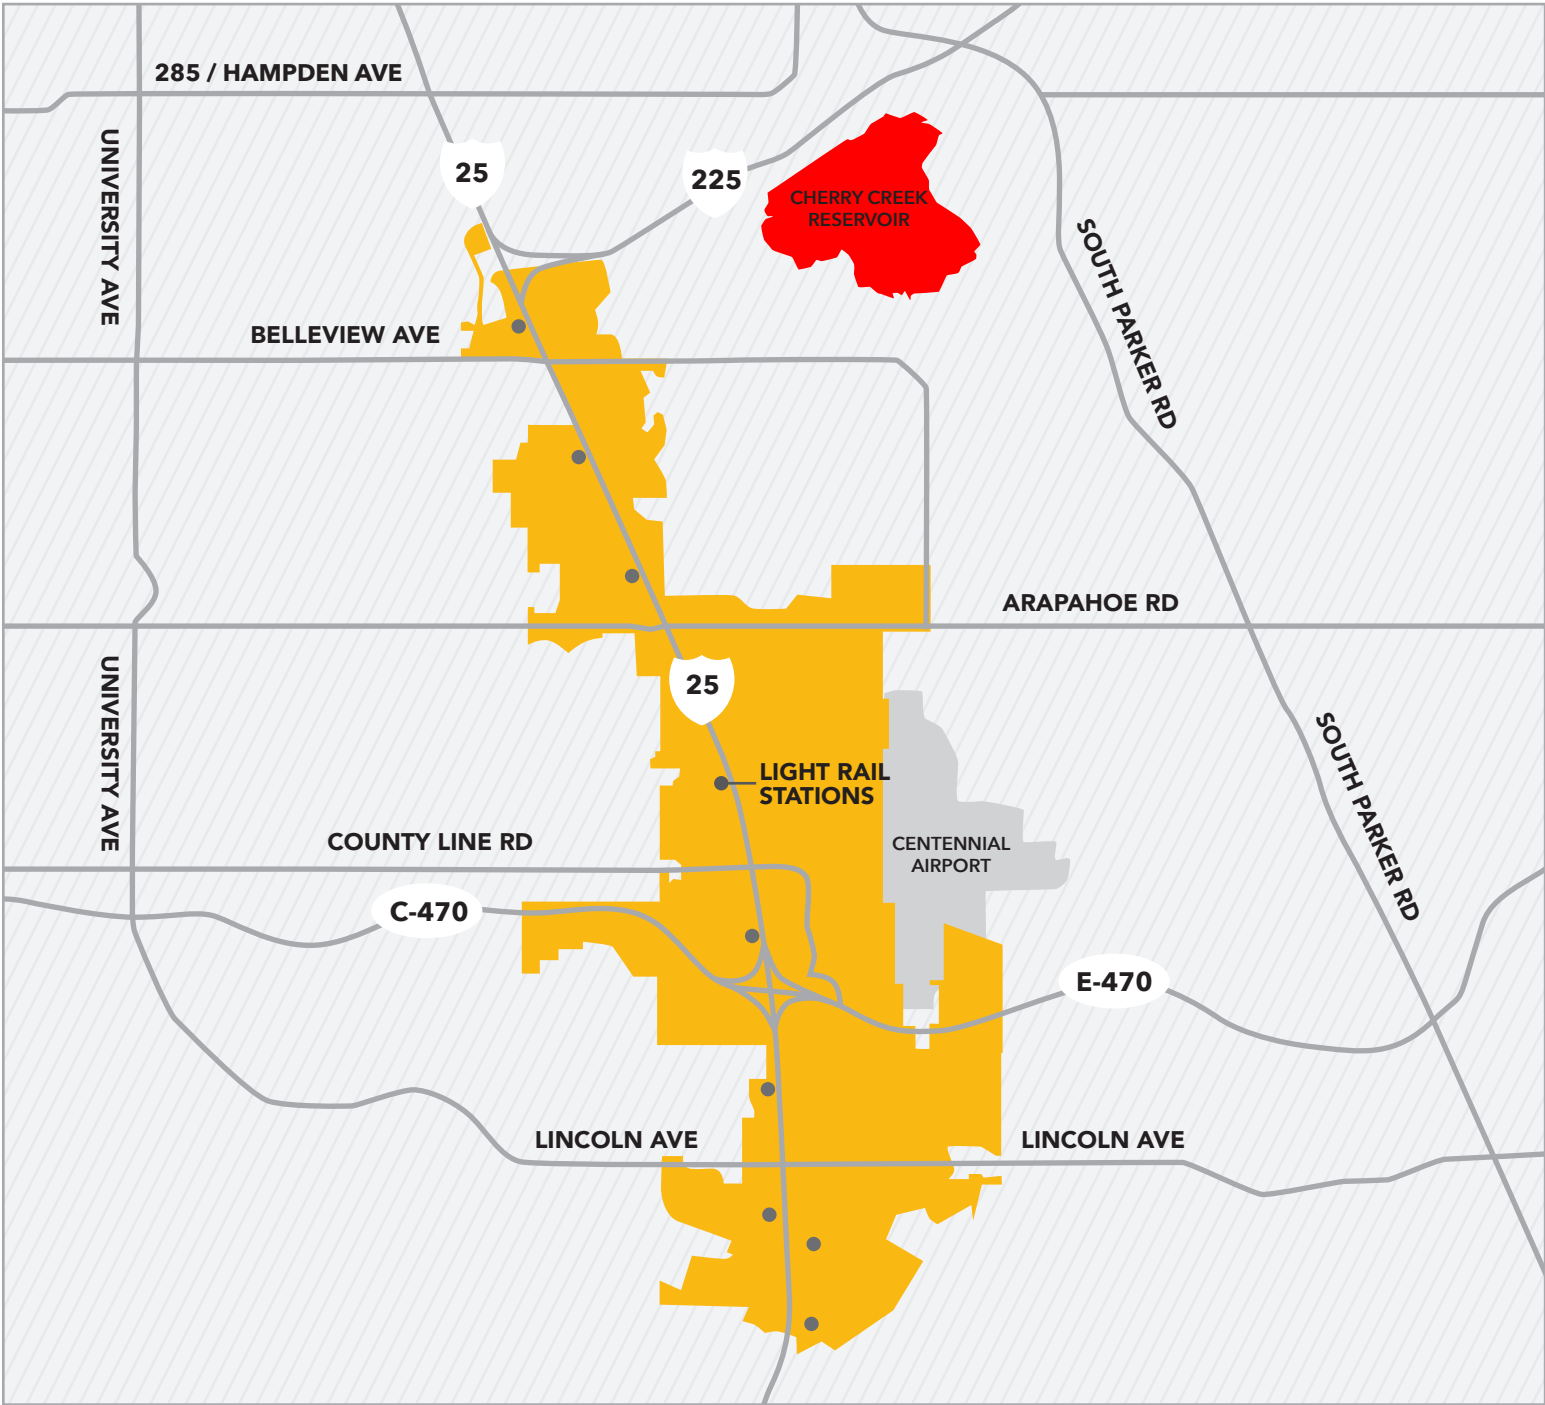

VAIL
2 HOURS

COLORADO SPRINGS
45 MINUTES

25

SEDALIA

CASTLE ROCK

SPIMD AREA MAP

CITY AND COUNTY MAP

**ARAPAHOE
COUNTY**

**GREENWOOD
VILLAGE**

**CITY OF
CENTENNIAL**

**DOUGLAS
COUNTY**

**CITY OF
LONE TREE**

225

C-470

E-470

25

ACCESSING DENVER SOUTH

DENVER SOUTH ECONOMIC IMPACT AREA

HIGHER EDUCATION AND RESEARCH INSTITUTIONS

HIGHER ED

1. Colorado School of Mines
2. University of CO Boulder
3. Colorado State University
4. University of CO Denver
5. Arapahoe Community College - Littleton
6. Community College of Aurora
7. Metro State University
8. Community College of Denver
9. Colorado College
10. University of Colorado Colorado Springs
11. U.S. Air Force Academy