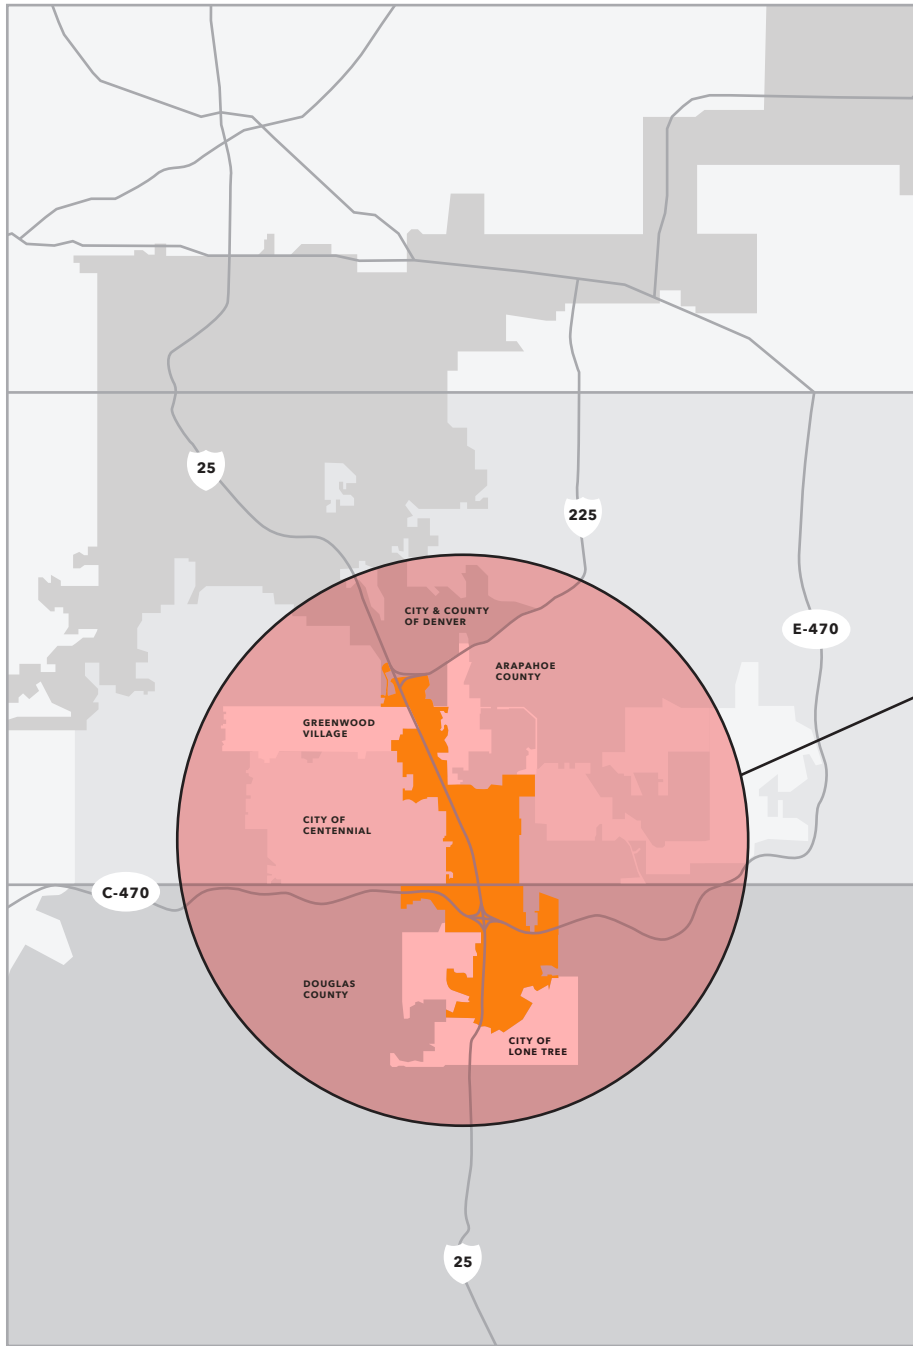

 **HOUSTON**
2 HOURS 15 MINUTES

 **MIAMI**
3 HOURS 30 MINUTES

 **NEW YORK**
3 HOURS 45 MINUTES

 **CENTRAL/SOUTH AMERICA**
3-6 HOURS

PANAMA CITY
LIMA
SAO PAULO

 **AUSTRALIA**
17 HOURS

SYDNEY

 **MIDDLE EAST**
15 HOURS

E-470

E BELLEVUE AVE

ARAPAHOE RD

LIGHT RAIL STATIONS
~5 MINUTES

SOUTH PARKER RD

DENVER INTERNATIONAL AIRPORT
30 MINUTES

C-470

E-470

VAIL
2 HOURS

COLORADO SPRINGS
45 MINUTES

25

SEDALIA

CASTLE ROCK

SPIMD AREA MAP

CITY AND COUNTY MAP

**ARAPAHOE
COUNTY**

**GREENWOOD
VILLAGE**

**CITY OF
CENTENNIAL**

**DOUGLAS
COUNTY**

**CITY OF
LONE TREE**

225

C-470

E-470

25