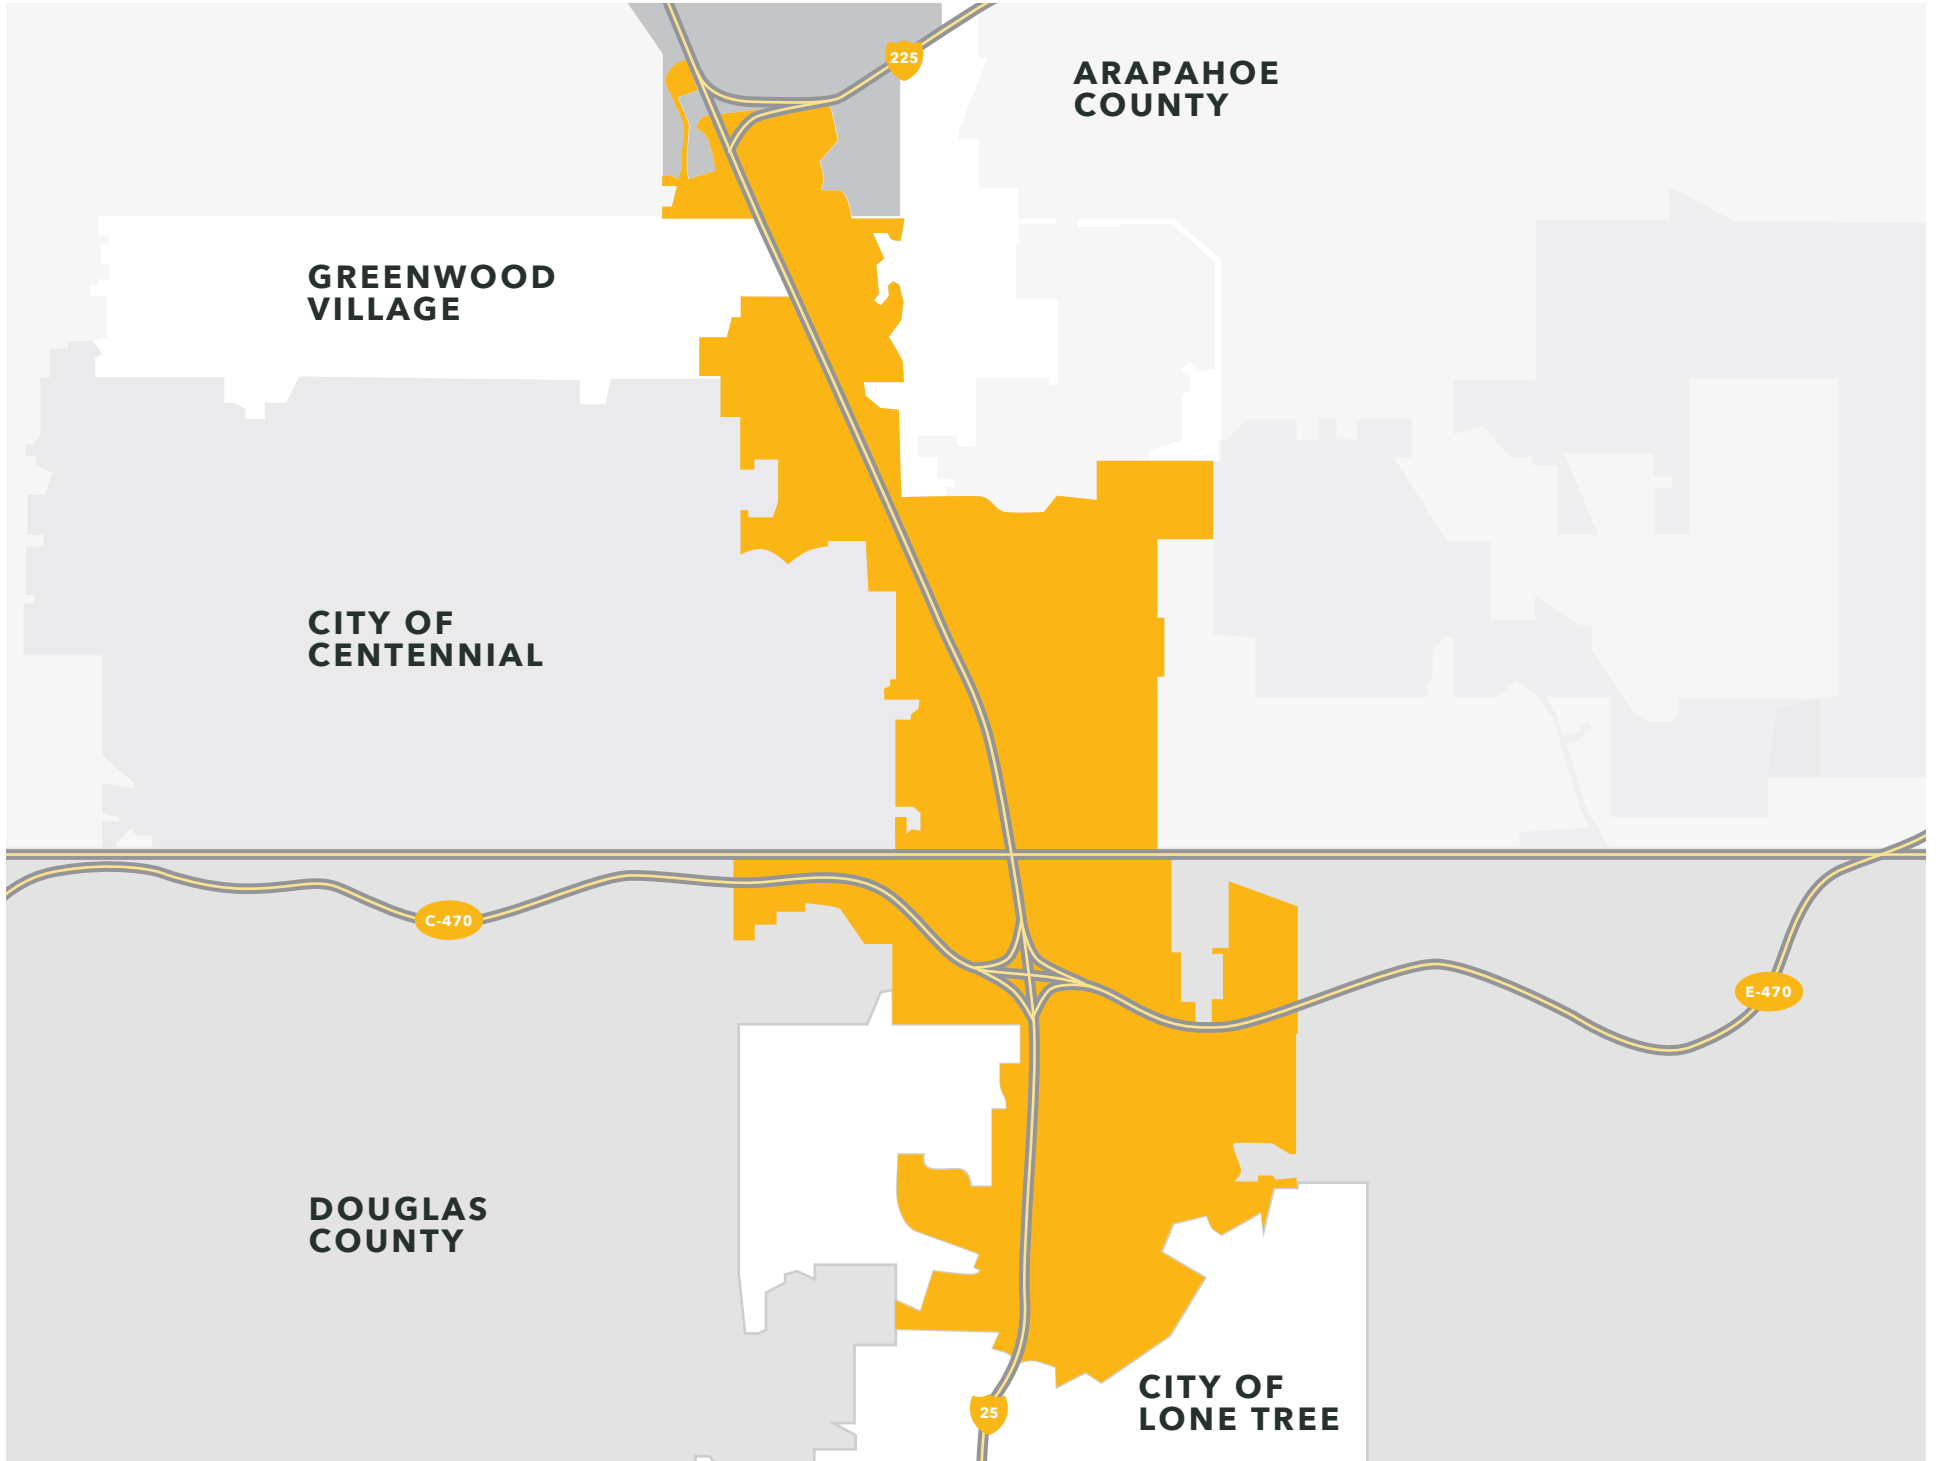

 **HOUSTON**
2 HOURS 15 MINUTES

 **MIAMI**
3 HOURS 30 MINUTES

 **NEW YORK**
3 HOURS 45 MINUTES

 **CENTRAL/SOUTH AMERICA**
3-6 HOURS

PANAMA CITY
LIMA
SAO PAULO

 **AUSTRALIA**
17 HOURS

SYDNEY

 **MIDDLE EAST**
15 HOURS

E-470

E BELLEVUE AVE

ARAPAHOE RD

LIGHT RAIL STATIONS
~5 MINUTES

SOUTH PARKER RD

DENVER INTERNATIONAL AIRPORT
30 MINUTES

C-470

E-470

VAIL
2 HOURS

COLORADO SPRINGS
45 MINUTES

25

SEDALIA

CASTLE ROCK

SPIMD AREA MAP

CITY AND COUNTY MAP

**ARAPAHOE
COUNTY**

**GREENWOOD
VILLAGE**

**CITY OF
CENTENNIAL**

**DOUGLAS
COUNTY**

**CITY OF
LONE TREE**

225

C-470

E-470

25