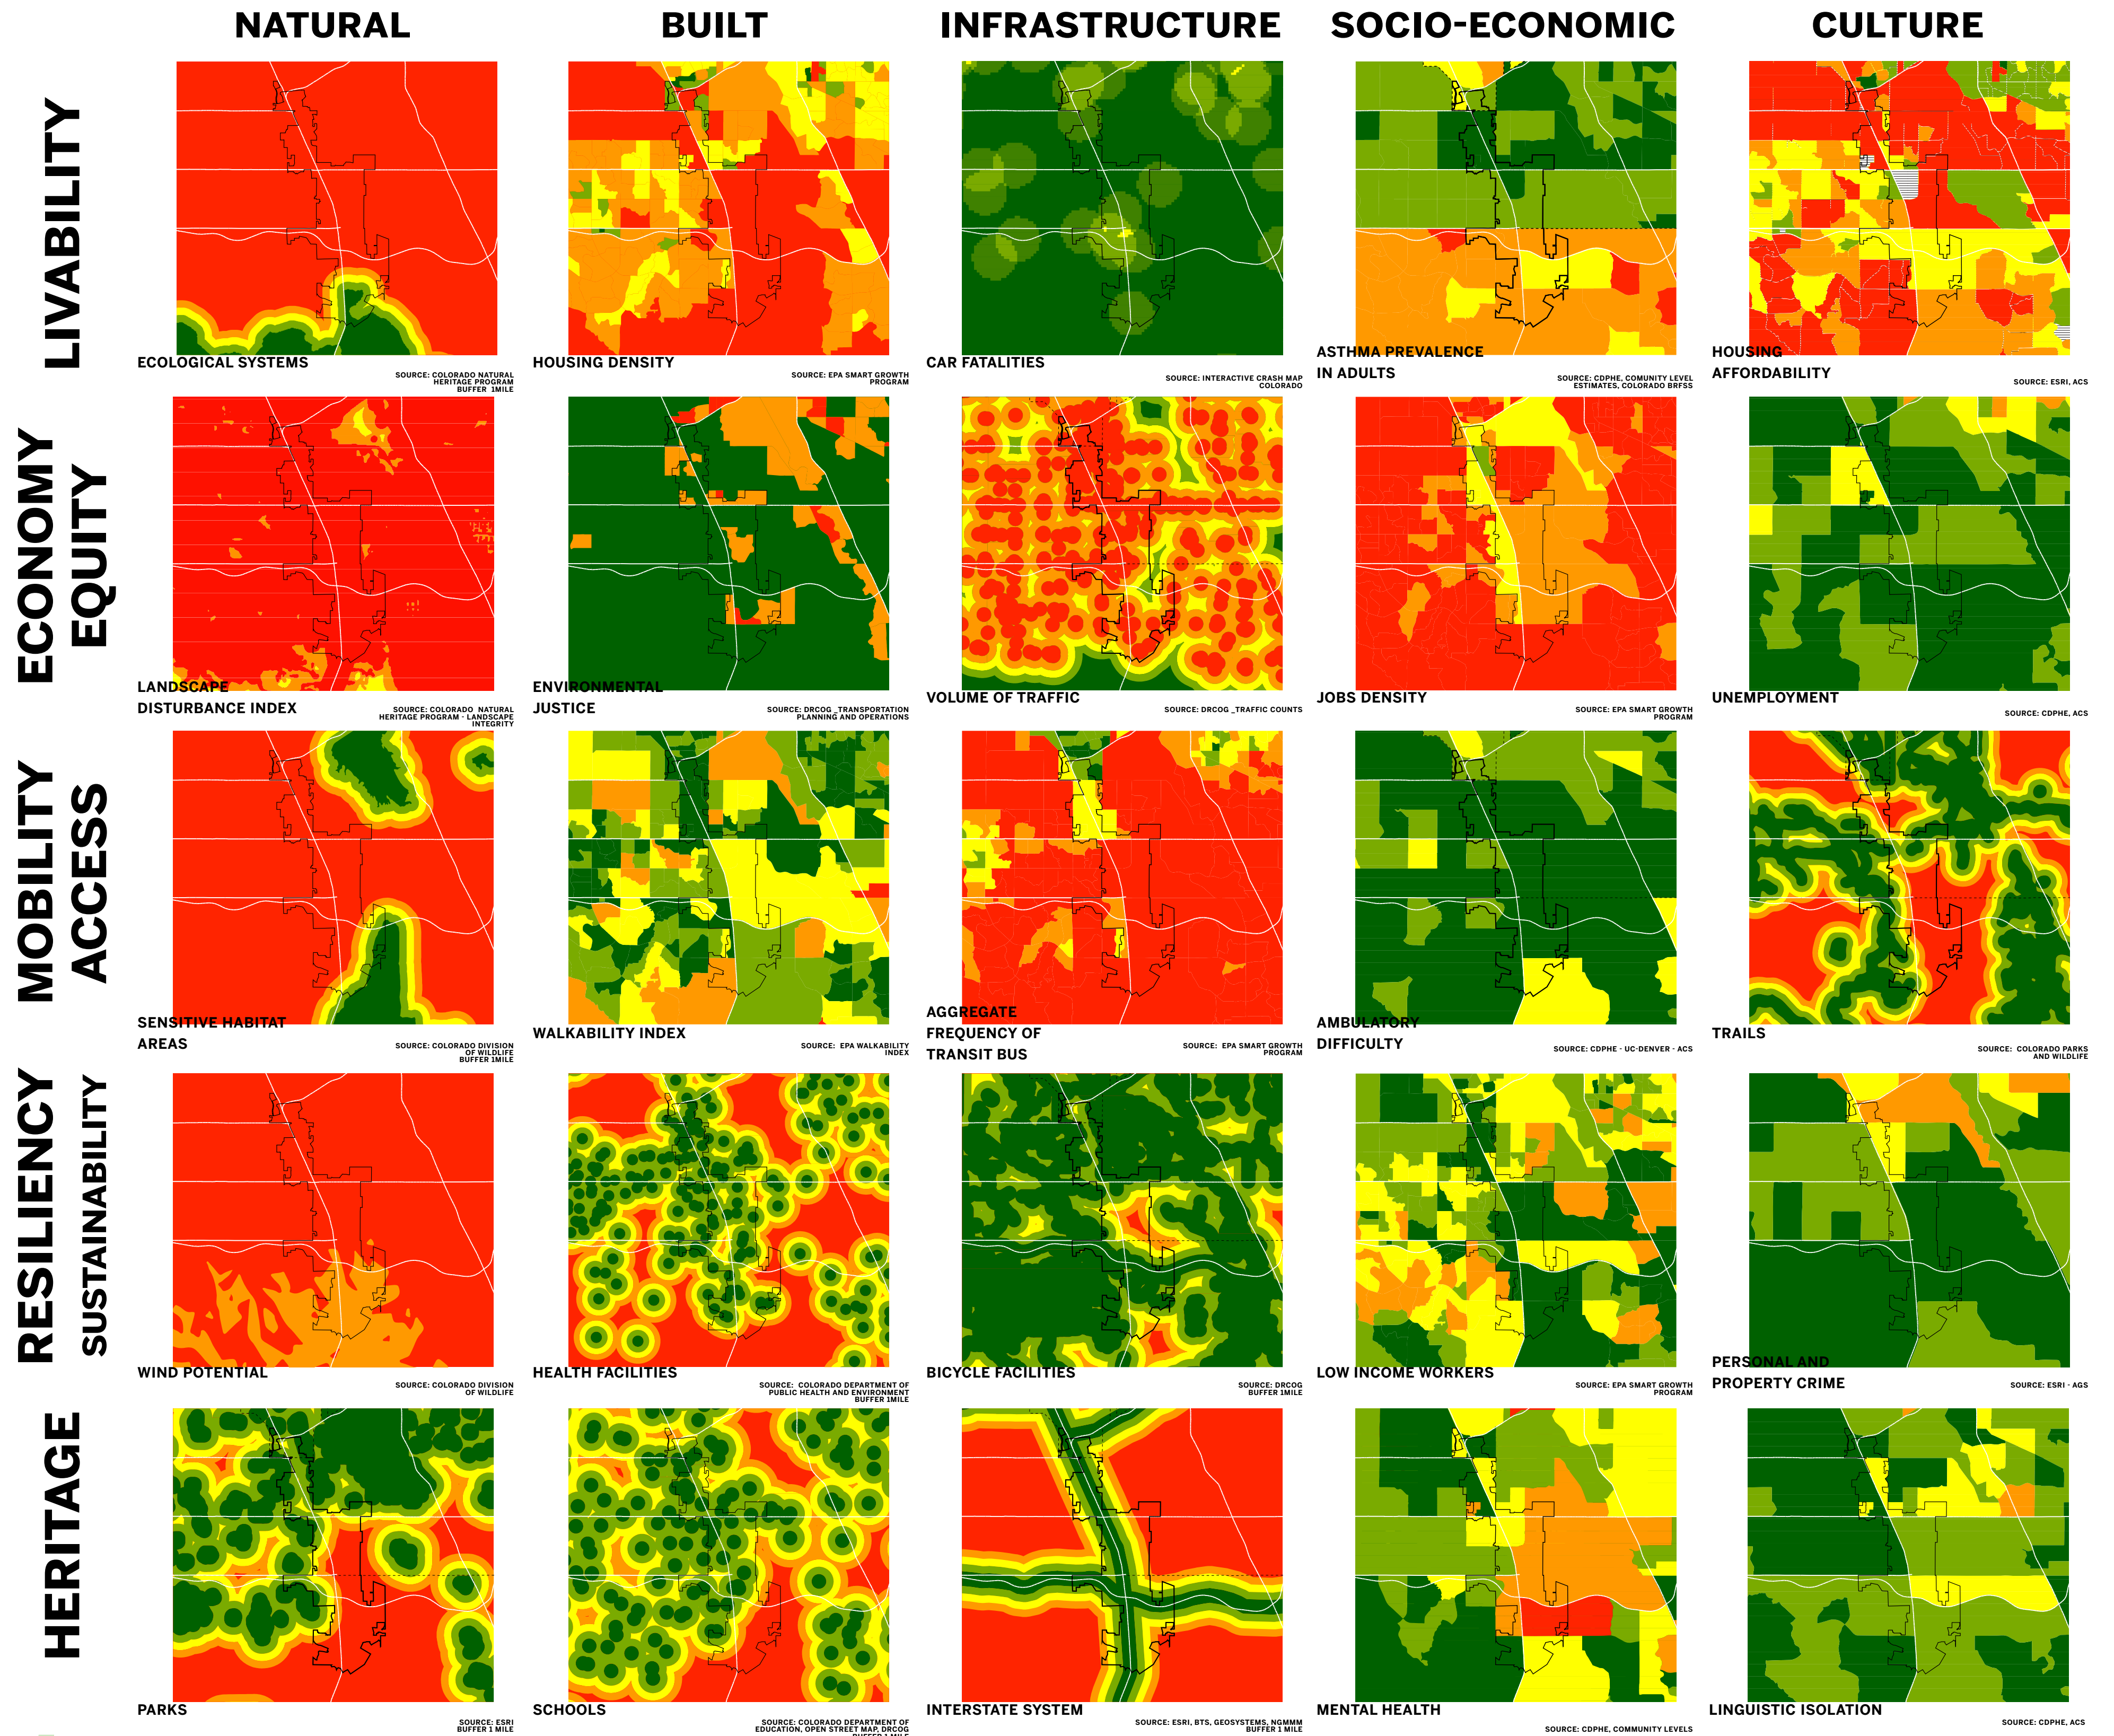

DENVER SOUTH BLUEPRINT OVERALL ANALYSIS

SCARCITY - ABUNDANCE RANGE

DENVER SOUTH BLUEPRINT SITE ANALYSIS

SCARCITY - ABUNDANCE RANGE