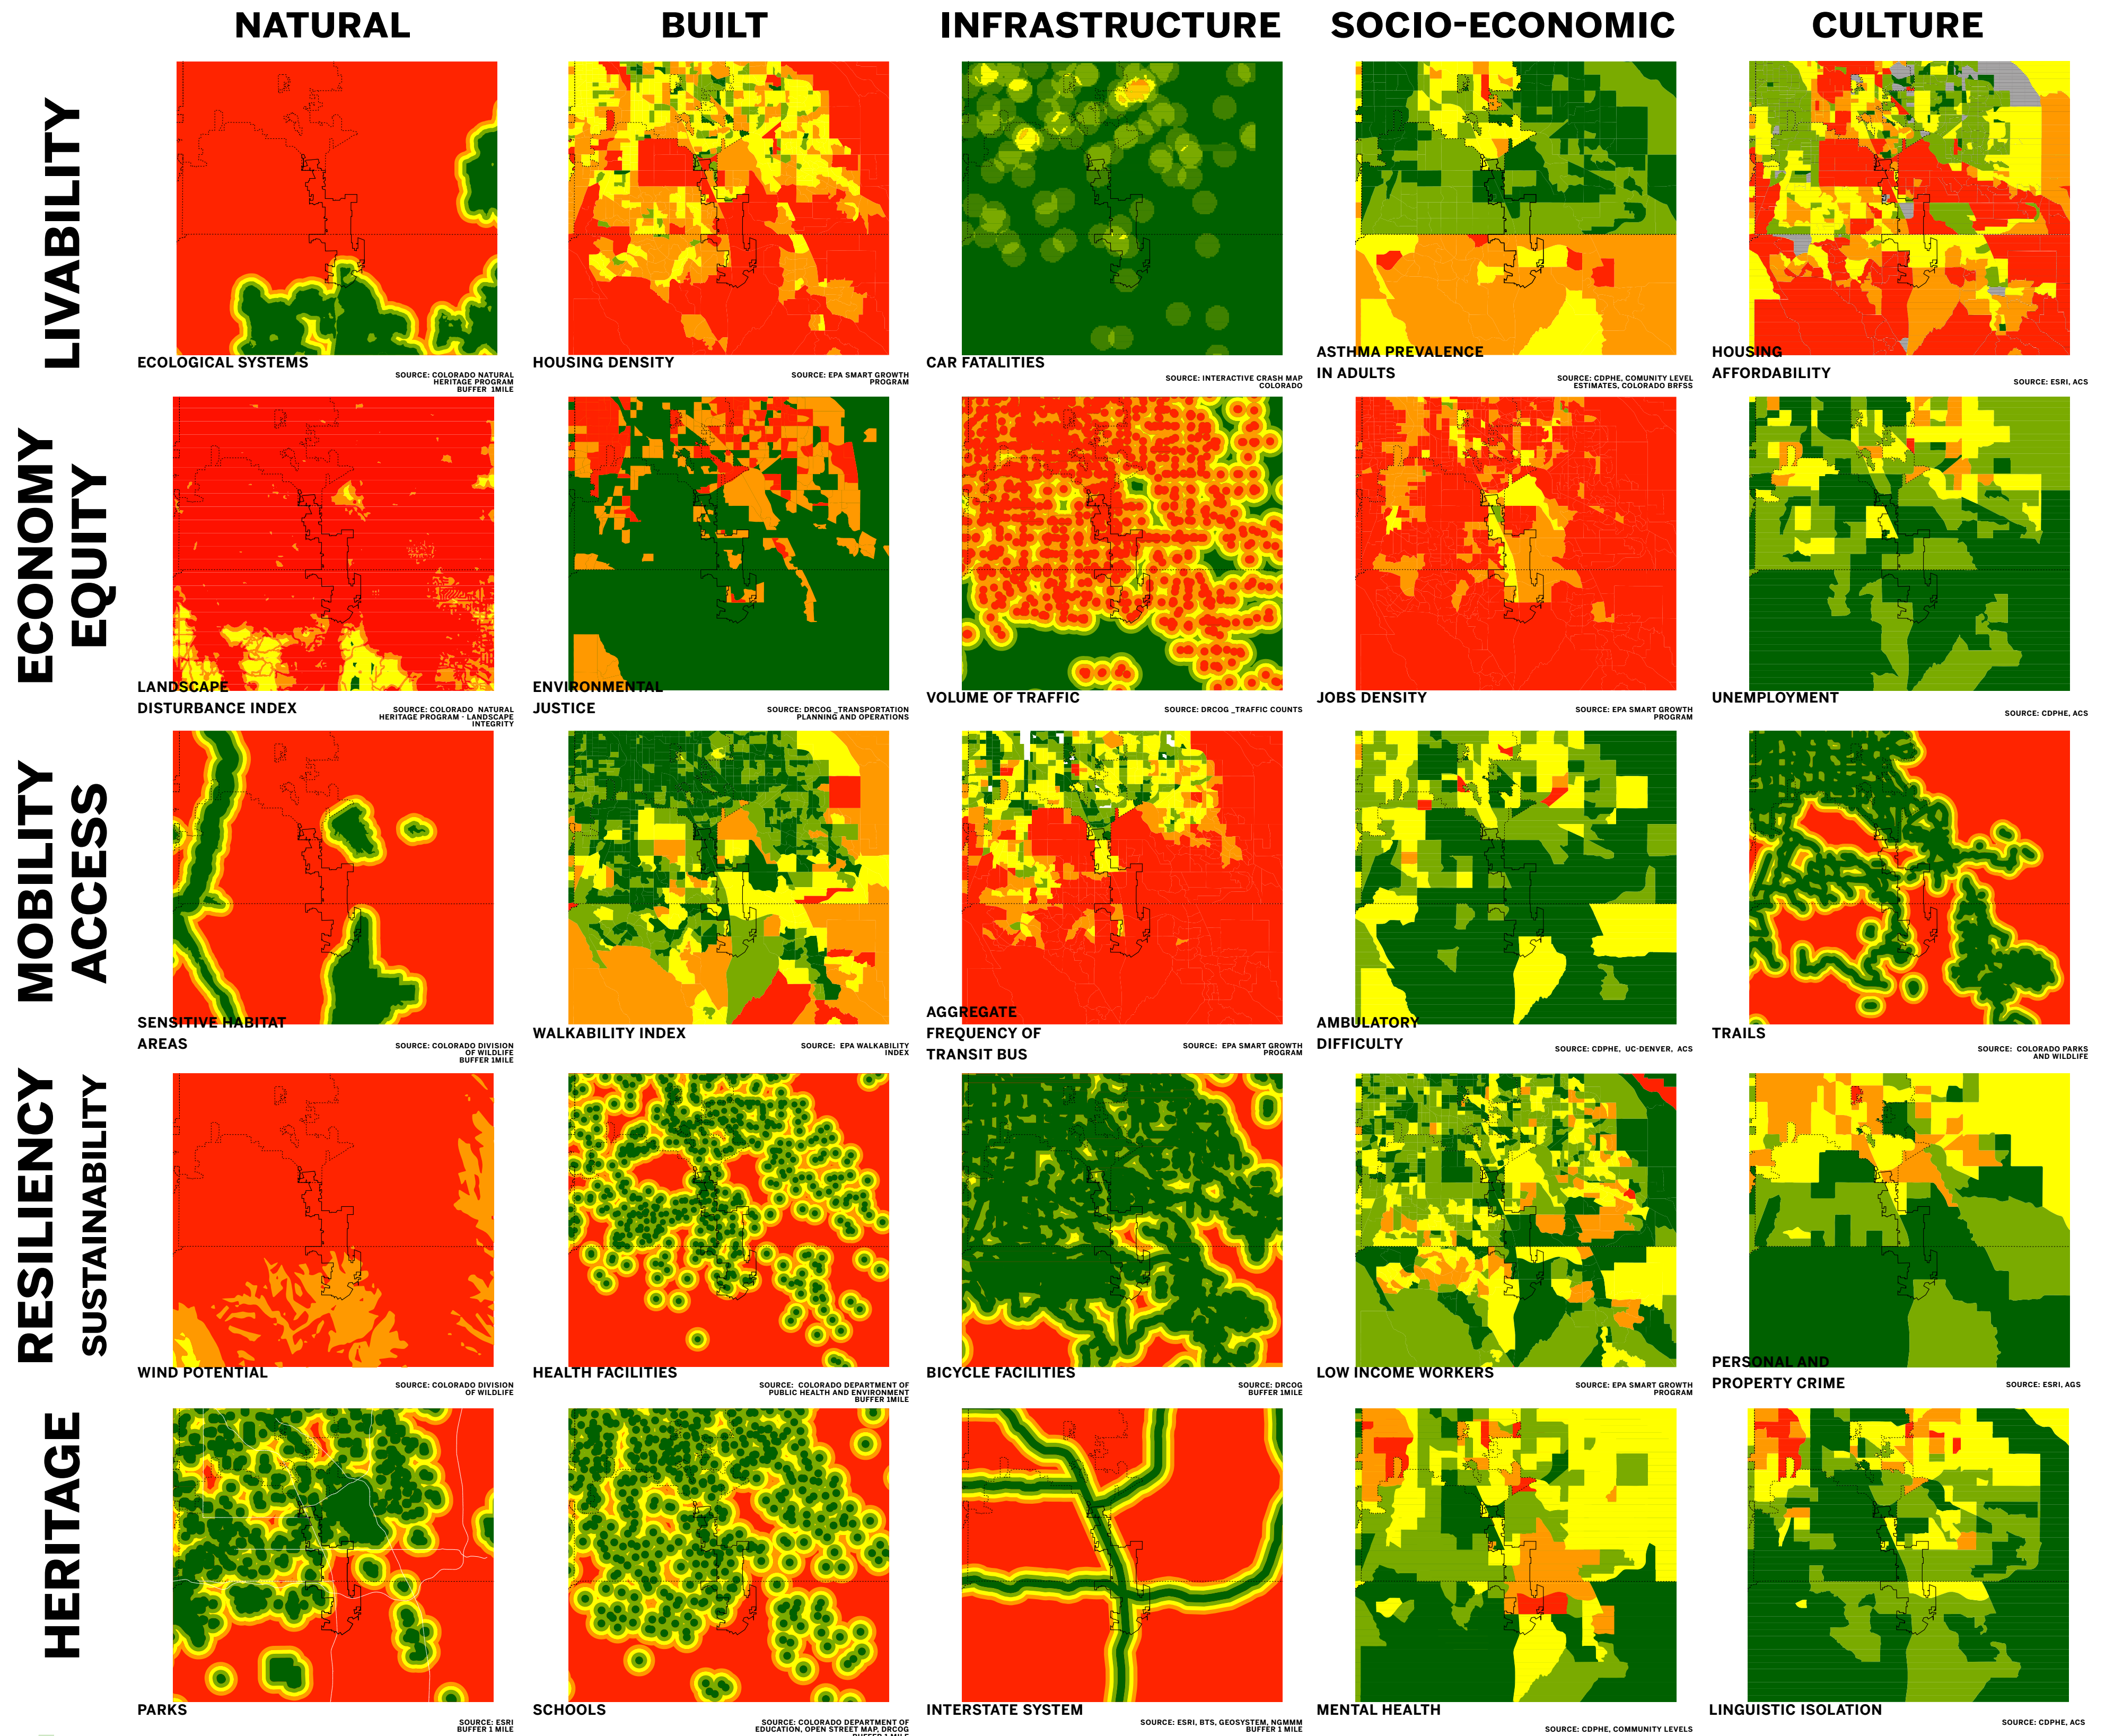

DENVER SOUTH BLUEPRINT OVERALL ANALYSIS

SCARCITY - ABUNDANCE RANGE

DENVER SOUTH BLUEPRINT SITE ANALYSIS

SCARCITY - ABUNDANCE RANGE